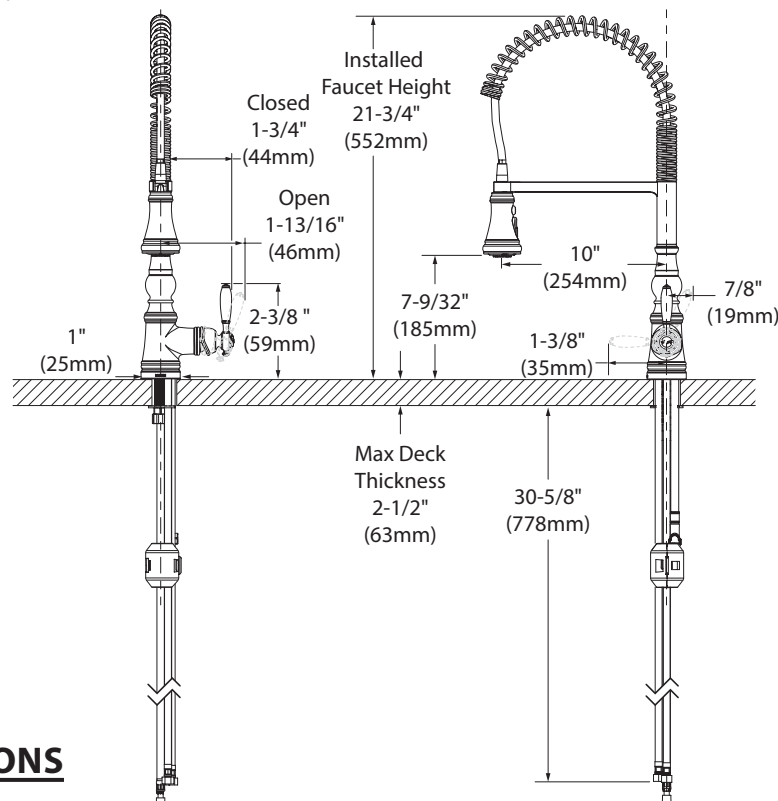

FAUCET DESCRIPTION

- Pulldown system offers smooth operation, easy movement and secure docking
- Metal construction with various finishes identified by suffix
- Quick connect installation - Duralock™
- Power Boost™ spray technology
- Pulldown spray with 68" braided hose
- Flexible supply lines with 3/8" compression fittings
- High arc spout provides height and reach to fill or clean large pots while pulldown wand provides the maneuverability for cleaning or rinsing
- Faucet designed for handle to be mounted on right side

Visit www.moen.com/support for complete details and limitations

Weymouth®
Single Handle Pre-Rinse Spring
Pulldown Kitchen Faucet

Models: S73104 series

NOTE: this faucet is designed to be installed through 1 hole, 1-1/2" (38mm) min. dia.

CRITICAL DIMENSIONS

(DO NOT SCALE)